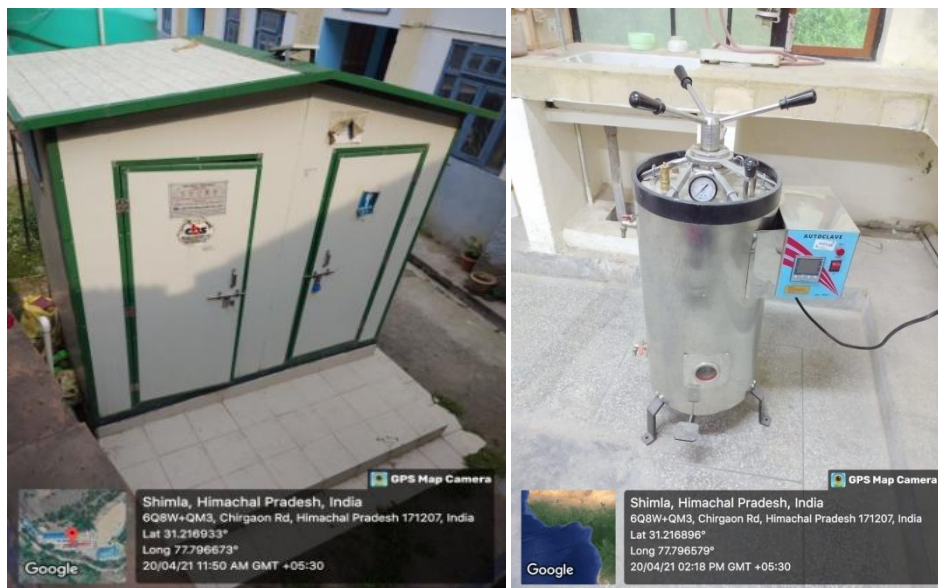

1. Solid waste management : Separate wet and dry waste collection dustbin are placed in campus

2. Sanitary pad incinerator and vermi-composting unit for management of sanitary pads and Organic waste

Govt.College Seema, Rohru

Co-educational institute, affiliated to Himachal Pradesh university-5

Accredited by NAAC, Ministry of Education, Govt of India

Email : gcseema-hp@nicin

Call us:01781-240167

3. **Reuse of plastic by NSS volunteers under waste to wealth concept plastic bottles filled with compacted plastic wrappers used as flower/plant beds and in concrete wall and flag pedestal**

4. **Liquid waste of toilet is treated by consortia of microbial inoculums in bio-toilets (06 Nos.) & Autoclave is used to neutralize the microbes and their cultures used in laboratory before releasing into nature to avoid any threat of microbial contamination**
5. **Excess/Waste food of Both hostels and mess is collected by local farmers for feeding their cattle and leaves and other spoiled vegetables are vermin-composted.**